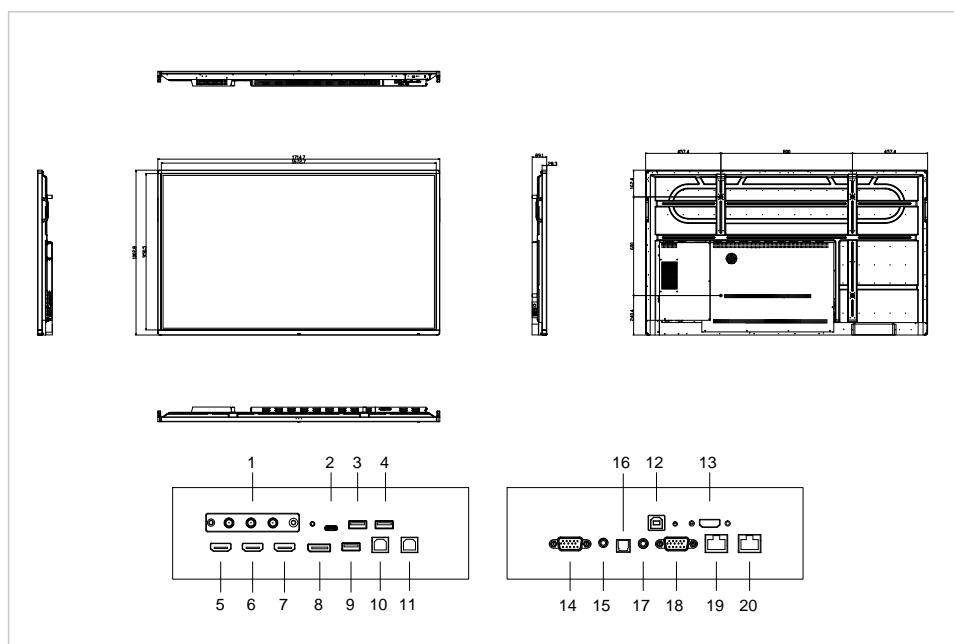

1	Wi-Fi module
2	USB-C
3	USB-A 3.0
4	USB-A 3.0
5	HDMI out
6	HDMI (ARC) 1
7	HDMI 2
8	DisplayPort
9	USB-A 2.0
10	Touch USB 1
11	Touch USB 2
12	Touch USB 3
13	HDMI 3
14	VGA (PC)
15	PC audio in
16	SPDIF
17	Audio out
18	RS232
19	LAN
20	LAN

Specifications

Viewing angle max	H: 178 ° / V: 178 °°
Brightness	350 cd/m²
Contrast ratio static / dynamic	4000:1 / 5000:1
Response time	8 ms
Supported colours	1073,3M
Display resolution / refresh rate	3840 x 2160 / 60 Hz
Input resolution / refresh rate	3840 x 2160 / 60 Hz
Ops slot	yes
Fanless design	yes
Display control	Touch OSD, Keypad, RS-232C, IR remote controller
Automatic brightness adjustment	yes
Speaker	3x15W
Power consumption / Standby	295 / 0.5 (Watt)
Durability / Lifespan	16/7 / 40000 hours
Input connectors	HDMI (3x),DisplayPort,USB-A 3.0 (3x),USB-A 2.0,USB-C,VGA,PC audio-in,Ethernet (2x)
Output connectors	HDMI,mini-toslink,Audio line-out
Touch technology	Advanced infra-red touch technology
Touch operation	Finger, Glove, Stylus
Number of touch points	32
Driver	Win: plug and play (optional driver) / Mac: driver
Sup. operating systems	Android,Linux,Mac OSX,Windows 10,Windows 8.1

Logistics

Packing dimensions	231 x 1875 x 1186 (mm)
Weight (gross/net)	75.80 kg / 55.90 kg