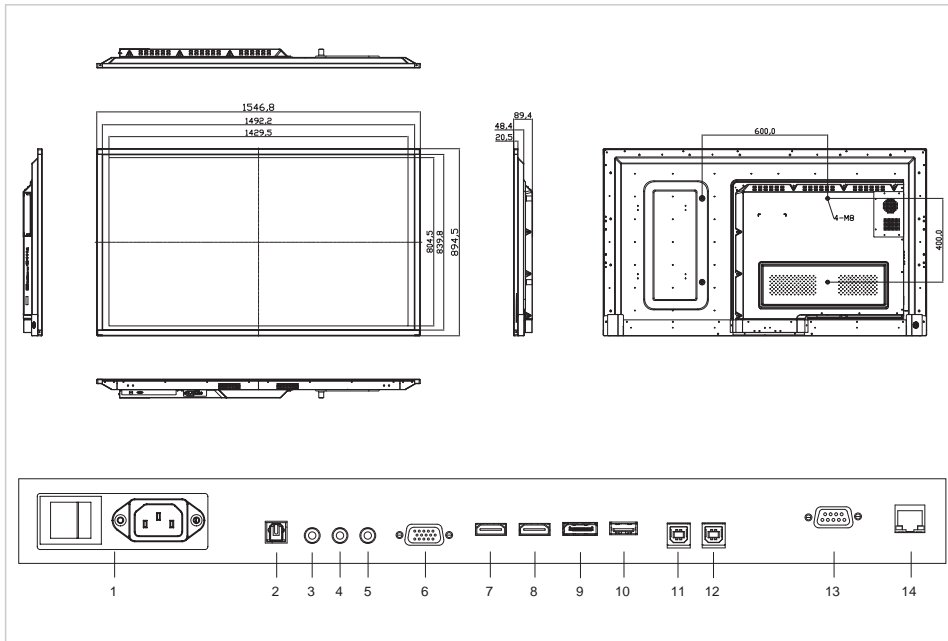

Ref.: **7-801150-65**

EAN: **8713797087131**

1	Power
2	SPDIF
3	Audio out
4	IR extender
5	PC audio in
6	VGA (PC)
7	HDMI 2
8	HDMI 1
9	DisplayPort
10	Service USB port
11	Touch USB 2
12	Touch USB 1
13	RS232
14	Ethernet

Specifications

Colour	Black
Article dimensions	1547 x 894 x 89 (mm)
Bezel size	27 mm
Viewing angle max	H: 178 ° / V: 178 °°
Size diagonal	65"
Brightness	350 cd/m ²
Contrast ratio	4000:1
Response time	8 ms
Supported colours	1.07 Billion
Display resolution / refresh rate	3840 x 2160 / 60 Hz
Input resolution / refresh rate	3840 x 2160 / 60 Hz
Ops slot	yes
Fanless design	yes
Display control	RS-232C, Keypad, IR remote controller, Ethernet
Automatic brightness adjustment	yes
Speaker	2x10W@4Ω
Power consumption / Standby	190 / 0.5 (Watt)
Durability / Lifespan	16/7 / - hours
Input connectors	HDMI 2.0 (2x), Display port 1.2, VGA, PC audio-in, IR extender
Output connectors	Audio-out, SPDIF audio-out
Touch technology	High Precision Advanced Infra-red
Touch operation	2mm passive stylus, Finger, Glove, Stylus, Palm
Number of touch points	20
Driver	Win: plug and play (optional driver) / Mac: driver
Sup. operating systems	Windows 10, Windows 8.1, Windows 8, Windows 7, Mac OSX
Package contents	e-Screen, Remote control unit, Quick setup guide, Power cable 1,8m, IR extender, USB flash drive, EasyFix Cable Clips, HDMI cable, USB cable, 2mm stylus
Product warranty	5 years

Logistics

Packing dimensions	275 x 1690 x 1025 (mm)
Weight (gross/net)	49.50 kg / 37.00 kg