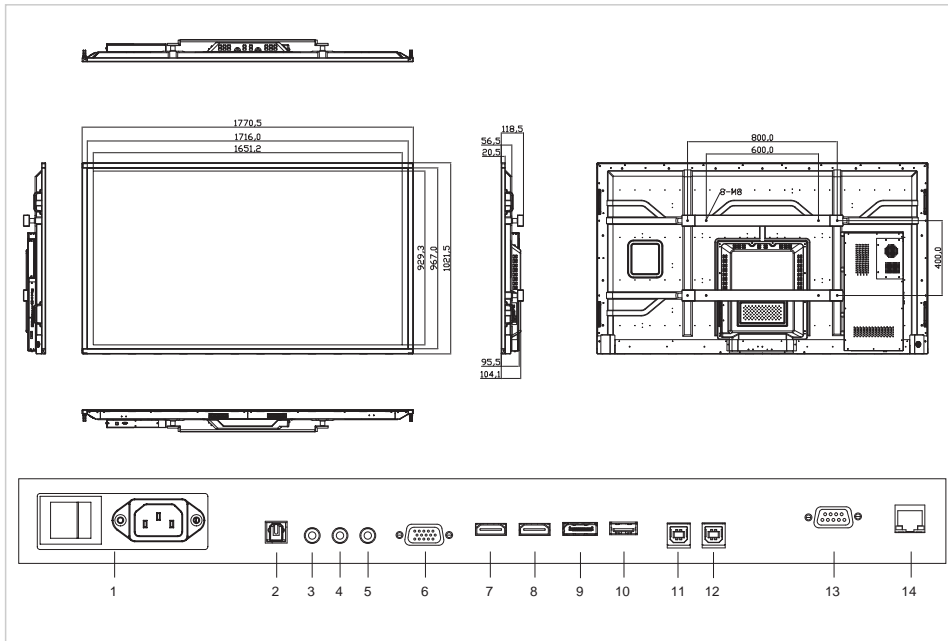

Ref.: **7-801150-75**

EAN: **8713797087148**

1	Power
2	SPDIF
3	Audio out
4	IR extender
5	PC audio in
6	VGA (PC)
7	HDMI 2
8	HDMI 1
9	DisplayPort
10	Service USB port
11	Touch USB 2
12	Touch USB 1
13	RS232
14	Ethernet

Specifications

Colour	Black
Article dimensions	1771 x 1022 x 119 (mm)
Bezel size	27 mm
Viewing angle max	H: 178 ° / V: 178 °°
Size diagonal	75"
Brightness	350 cd/m ²
Contrast ratio	4000:1
Response time	8 ms
Supported colours	1.07 Billion
Display resolution / refresh rate	3840 x 2160 / 60 Hz
Input resolution / refresh rate	3840 x 2160 / 60 Hz
Ops slot	yes
Fanless design	yes
Display control	RS-232C, Keypad, IR remote controller, Ethernet
Automatic brightness adjustment	yes
Speaker	2x10W@4Ω
Power consumption / Standby	300 / 0.5 (Watt)
Durability / Lifespan	16/7 / - hours
Input connectors	HDMI 2.0 (2x), Display port 1.2, VGA, PC audio-in, IR extender
Output connectors	Audio-out, SPDIF audio-out
Touch technology	High Precision Advanced Infra-red
Touch operation	2mm passive stylus, Finger, Glove, Stylus, Palm
Number of touch points	20
Driver	Win: plug and play (optional driver) / Mac: driver
Sup. operating systems	Windows 10, Windows 8.1, Windows 8, Windows 7, Mac OSX
Package contents	e-Screen, Remote control unit, Quick setup guide, Power cable 1,8m, USB flash drive, EasyFix Cable Clips, HDMI cable, USB cable, IR extender, 2mm stylus
Product warranty	5 years

Logistics

Packing dimensions	275 x 1920 x 1150 (mm)
Weight (gross/net)	66.50 kg / 48.00 kg