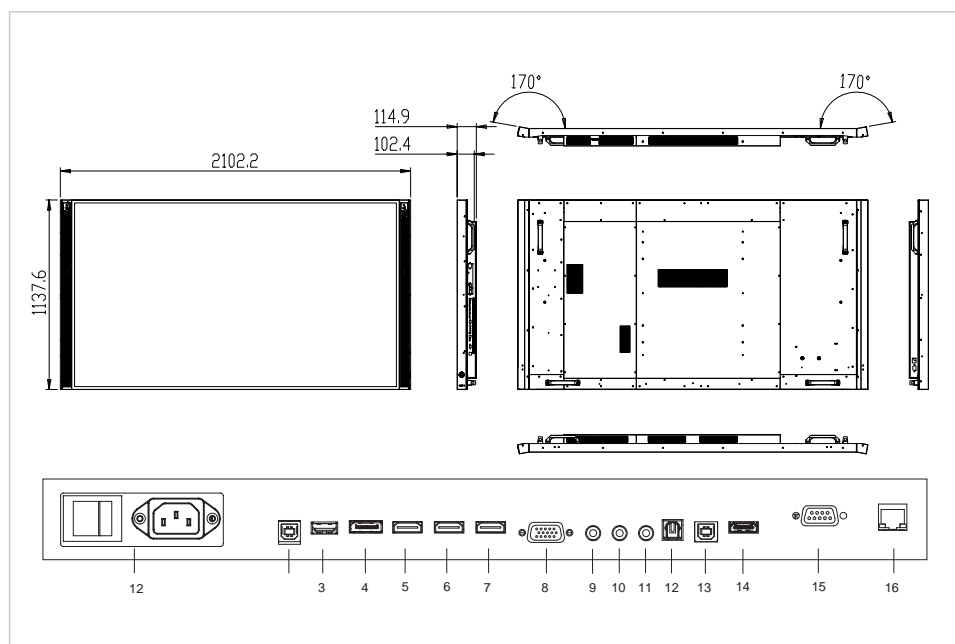

Ref.: **7-802100-86**

EAN: **8713797087186**

1	Power
2	Touch USB 1
3	Service USB port
4	DisplayPort
5	HDMI 1
6	HDMI 2
7	HDMI out
8	VGA (PC)
9	PC audio in
10	IR extender
11	Audio out
12	SPDIF
13	Touch USB 2
14	HDMI 3
15	RS232
16	Ethernet

Specifications

Colour	Black
Article dimensions	2102 x 1138 x 115 (mm)
Viewing angle max	H: 178 ° / V: 178 °°
Size diagonal	86"
Brightness	370 cd/m ²
Contrast ratio	1080:1
Response time	8 ms
Supported colours	1.07 Billion
Display resolution / refresh rate	3840 x 2160 / 60 Hz
Input resolution / refresh rate	3840 x 2160 / 60 Hz
Ops slot	yes
Fanless design	yes
Display control	Keypad, RS-232C, IR remote controller
Automatic brightness adjustment	yes
Speaker	2x20W front facing
Mounting interface accessories	VESA 100x100
Power consumption / Standby	380 / 0.5 (Watt)
Durability / Lifespan	16/7 / - hours
Input connectors	HDMI 2.0 (3x), Display port 1.2, VGA, PC audio-in, IR extender, USB 3.0 (OPS)
Output connectors	HDMI 2.0, Audio-out, SPDIF audio-out
Touch technology	InGlass™
Touch operation	2mm passive stylus, Finger or 6mm stylus, Palm
Number of touch points	20
Driver	Plug and play
Sup. operating systems	Windows 10, Windows 7, Windows 8.1, Windows 8, Mac OSX 10.10, 10.11, 10.12
Package contents	e-Screen, Remote control unit, Quick setup guide, 2mm stylus, USB flash drive
Product warranty	5 years

Logistics

Packing dimensions	298 x 2295 x 1390 (mm)
Weight (gross/net)	120.70 kg / 105.70 kg